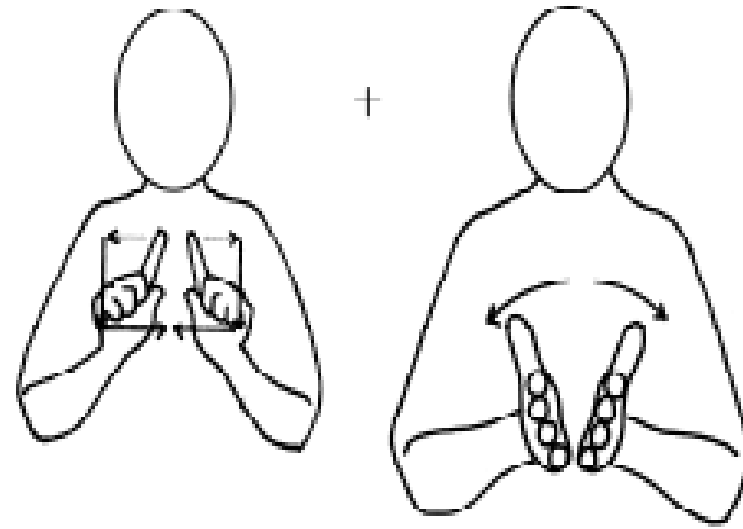

Coat

Mime pulling coat
over shoulders.

Signs of the Week 10.2.20

Family
(PSHE)

Finger spell 'F',
circles clockwise
in front of body

card

Signs of the Week 24.2.20

Signs of the Week 2.3.20